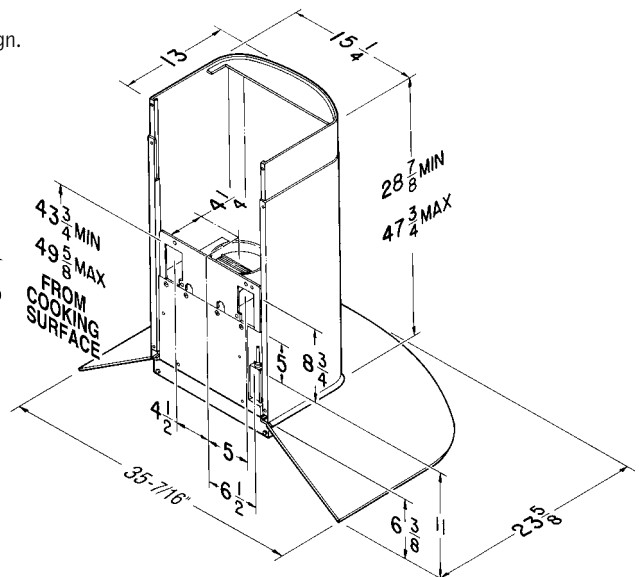

### Where practical meets beautiful.

A dramatic pairing of stainless steel and hand-blown glass in a wall mounted design.

- Seamless underside featuring recessed lighting.
- Easy cleaning, seamless corner design.
- Variable speed, electronic touch control with delay off and filter maintenance indicator.
- Heat Sentry™ detects excessive heat and adjusts blower speed to high automatically.
- Impactful 35 $\frac{1}{16}$ " (90 cm) size.
- Two 20-watt halogen lamps included (one level).
- Telescopic flue fits 8' to 10' ceilings.
- Stylish stainless steel grease filter is dishwasher-safe.